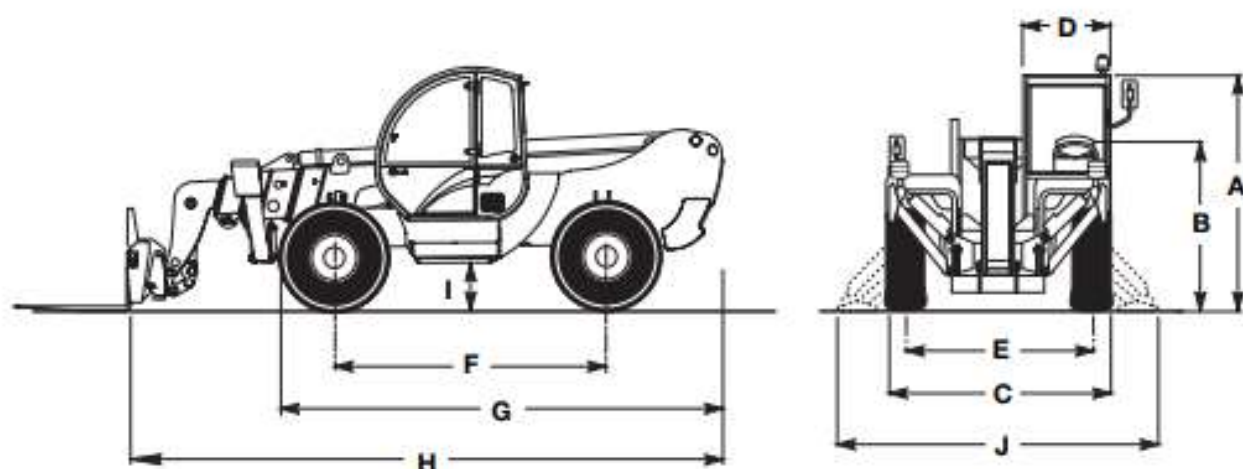

2.1 MAIN DIMENSIONS

TELELIFT		3713Elite	3713T Elite	4017	4514
A Overall height	mm ft	2550	2550	2550	2630
B Height to the steering wheel	mm ft	1920	1920	1920	1980
C Overall width	mm ft	2330	2330	2330	2330
D Cab width	mm ft	850	850	850	850
E Track	mm ft	1920	1920	1920	1920
F Wheel-base	mm ft	2850	2850	2850	2850
G Length to the front tyres	mm ft	3910	3910	3910	3910
H Length to the attachment holding plate	mm ft	5610	5610	5610	6290
I Ground clearance	mm ft	460	460	460	460
J Max width with extended outriggers	mm ft	2930	2930	2930	2930
• Internal steering radius	mm ft	1300	1300	1300	1300
• External steering radius	mm ft	3990	3990	3990	3990

2.2 TYRES

ALL TELELIFT	Standard	Opzionali 3713 Elite		Opz. 4017-4514
- Dimensions (front and rear)	400/70-20	400/80-24	18-19.5	405/70-24
- P.R. (or load index)	14 pr	153B	16	14 pr / 151 D
- Rim	13x20	13x24	13x19.5	13x24
- Wheel disc	8 holes DIN 70361			
- Pressure	bar/Psi	4/58	4.25/61.6	4.5/65.2
			4.5/65.2	4.25/61.6